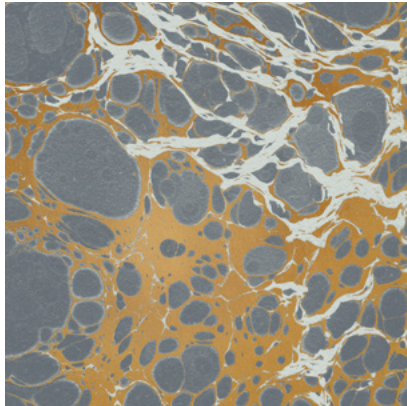

Calico

WABI

Tear Sheet

Wabi melds traditional marbling techniques with modern design.

CERULEAN

CLOUD

LAGOON

MINERAL

RIVER

ROSARIUM

TAUPE

Wabi Cerulean

Suitable for residential and commercial projects

COLOR
Cerulean

ITEM
1010

CONTENT
Type II Vinyl

PANEL WIDTH
51" / 1295 mm trimmed

PANEL HEIGHT
132" / 3353 mm standard
192" / 4877 mm extended

REPEAT
Non-repeating

STOCK
Made to order

LEAD TIME
4 weeks to print

MINIMUM
1 panel

PRICE
Available upon request