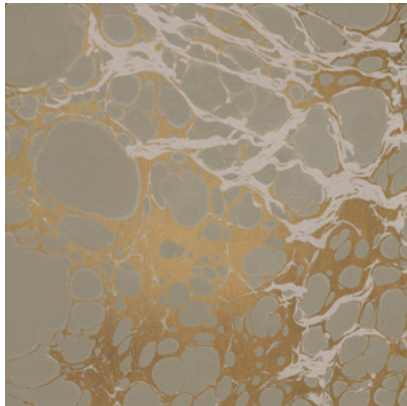

Calico

WABI

Tear Sheet

Wabi melds traditional marbling techniques with modern design.

CERULEAN

CLOUD

LAGOON

MINERAL

RIVER

ROSARIUM

TAUPE

Wabi Cerulean

Suitable for residential and commercial projects

COLOR
Cerulean

ITEM
1010

CONTENT
Type II Vinyl

PANEL WIDTH
51" / 1295 mm trimmed

PANEL HEIGHT
132" / 3353 mm standard
192" / 4877 mm extended

REPEAT
Non-repeating

STOCK
Made to order

LEAD TIME
4 weeks to print

MINIMUM
1 panel

PRICE
Available upon request