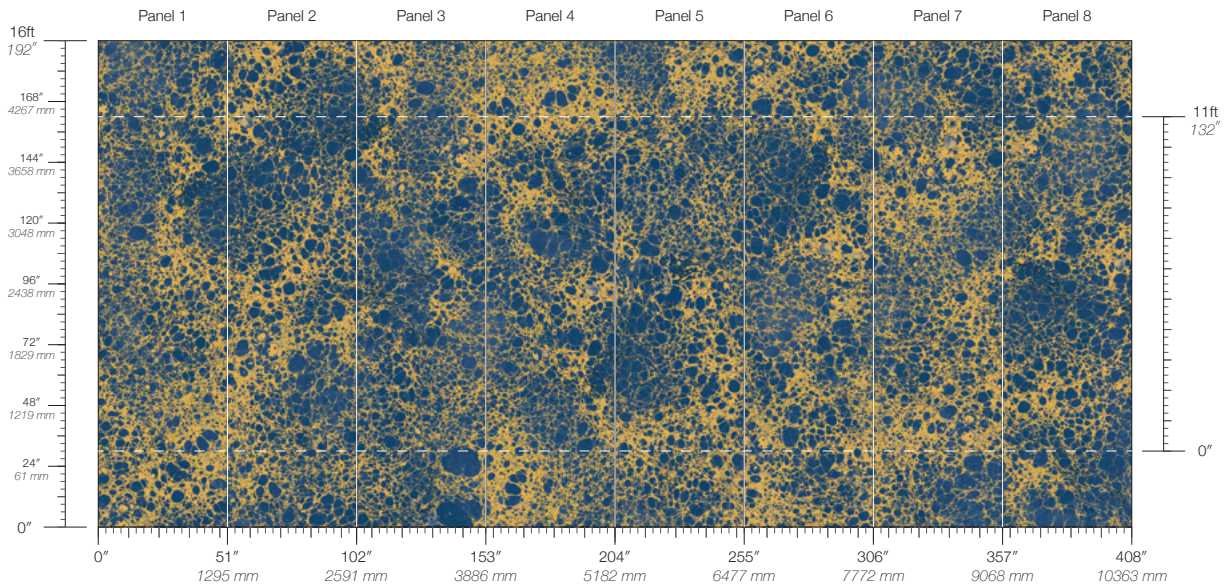

Wabi Cerulean

Suitable for residential and commercial projects

COLOR
Cerulean

ITEM
1010

CONTENT
Type II Vinyl

PANEL WIDTH
51" / 1295 mm trimmed

PANEL HEIGHT
132" / 3353 mm standard
192" / 4877 mm extended

REPEAT
Non-repeating

STOCK
Made to order

LEAD TIME
4 weeks to print

MINIMUM
1 panel

PRICE
Available upon request

ORIGIN
USA

DETAILS
Custom options available

ENVIRONMENTAL
Recycled Content
Phthalate Free
Low VOC
HPD Available

SPECS
Commercial Vinyl face
Non-woven backing
20 oz per linear yard
620 g per linear meter
Smooth reflective metallic texture

TESTING
(US) ASTM E84 Adhered Class A
(EU) EN 15102 Class B, s2
(CN) CAN/ULC-S102.2 Class A
CCC-W-408D Type II
WA Specification W-101 Type II

MAINTENANCE
Water-based cleanser

CONTACT
sales@calicowallpaper.com
+1 718 243 1705
57 Lispenard Street
New York, NY 10013 USA

DISCLAIMER
Refer to our website to see the full mural artwork. Reference the physical sample for color and texture. Panel maps represent mural artwork only.