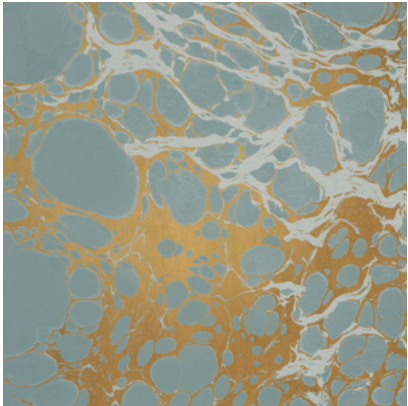

Calico

WABI

Tear Sheet

Wabi melds traditional marbling techniques with modern design.

CERULEAN

CLOUD

LAGOON

MINERAL

RIVER

ROSARIUM

TAUPE

Wabi Cerulean

Suitable for residential and commercial projects

COLOR
Cerulean

ITEM
1010

CONTENT
Type II Vinyl

PANEL WIDTH
51" / 1295 mm trimmed

PANEL HEIGHT
132" / 3353 mm standard
192" / 4877 mm extended

REPEAT
Non-repeating

STOCK
Made to order

LEAD TIME
4 weeks to print

MINIMUM
1 panel

PRICE
Available upon request